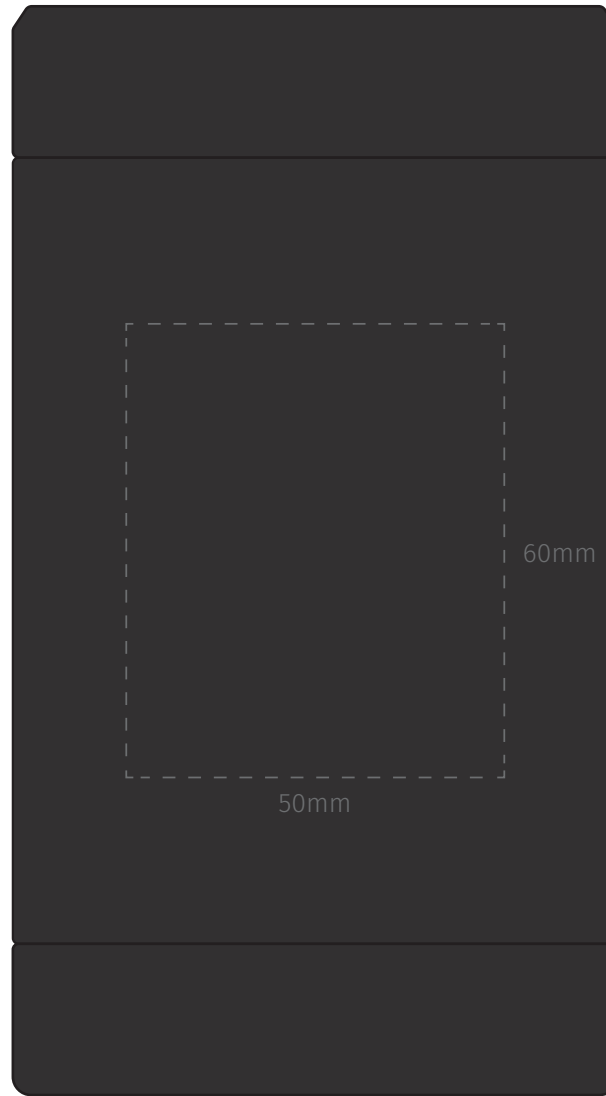

TEMPLATE:

■ ARCTIC BOTTLE COOLER WITH OPENER

Item shown at 100% actual size when viewed on A4 paper

BRANDING Engrave

Max branding area 60 x 90mm

TEMPLATE:

■ ARCTIC BOTTLE COOLER WITH OPENER

Item shown at 100% actual size when viewed on A4 paper

BRANDING Screen

Max branding area 120 x 80mm

TEMPLATE:

■ ARCTIC BOTTLE COOLER WITH OPENER

Item shown at 100% actual size when viewed on A4 paper

BRANDING Digital Rotary

Max branding area 246.4 x 100mm

TEMPLATE:

■ ARCTIC BOTTLE COOLER WITH OPENER

Item shown at 100% actual size when viewed on A4 paper

BRANDING Pad

Max branding area 50 x 60mm