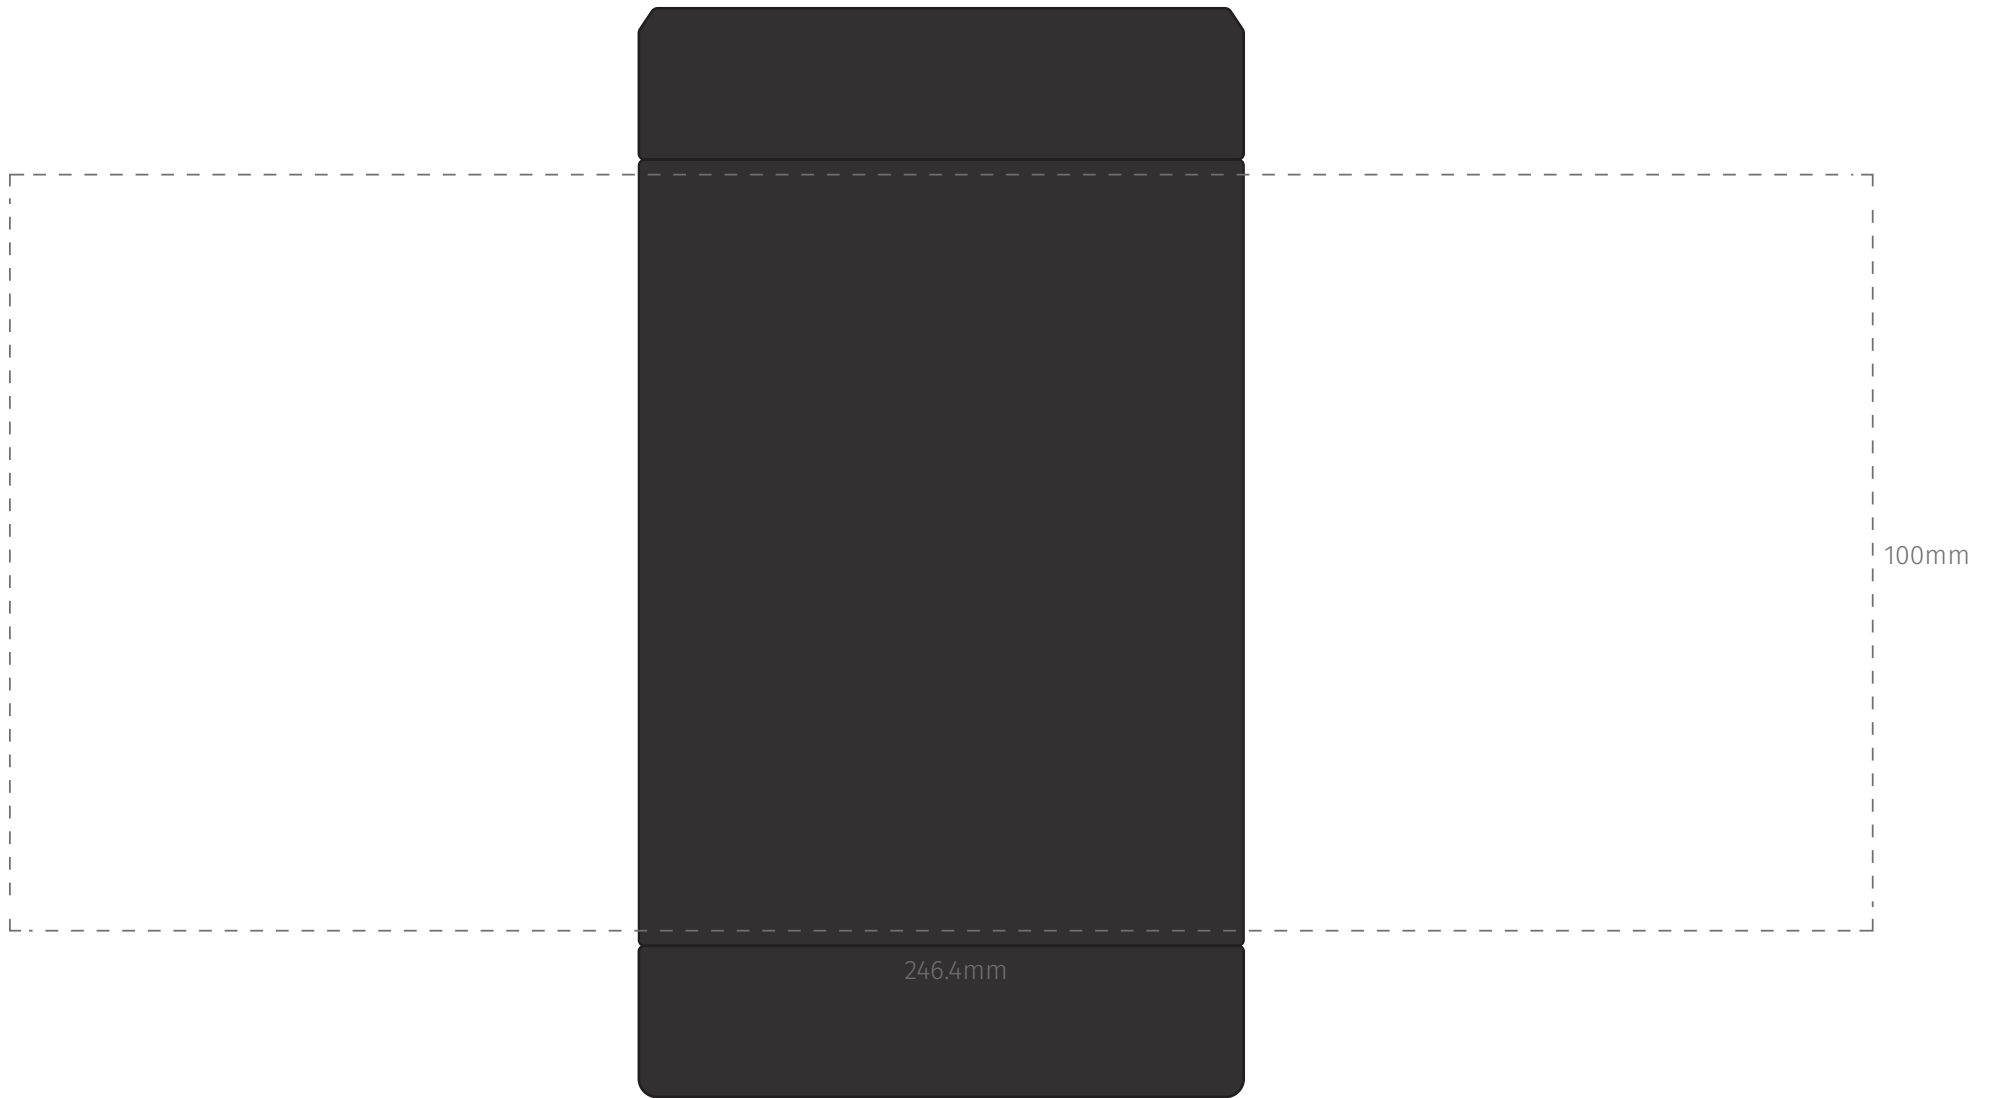

TEMPLATE:

■ ARCTIC BOTTLE COOLER WITH OPENER

Item shown at 100% actual size when viewed on A4 paper

BRANDING Engrave

Max branding area 60 x 90mm

TEMPLATE:

■ ARCTIC BOTTLE COOLER WITH OPENER

Item shown at 100% actual size when viewed on A4 paper

BRANDING Screen

Max branding area 120 x 80mm

TEMPLATE:

■ ARCTIC BOTTLE COOLER WITH OPENER

Item shown at 100% actual size when viewed on A4 paper

BRANDING Digital Rotary

Max branding area 246.4 x 100mm

TEMPLATE:

■ ARCTIC BOTTLE COOLER WITH OPENER

Item shown at 100% actual size when viewed on A4 paper

BRANDING Pad

Max branding area 50 x 60mm