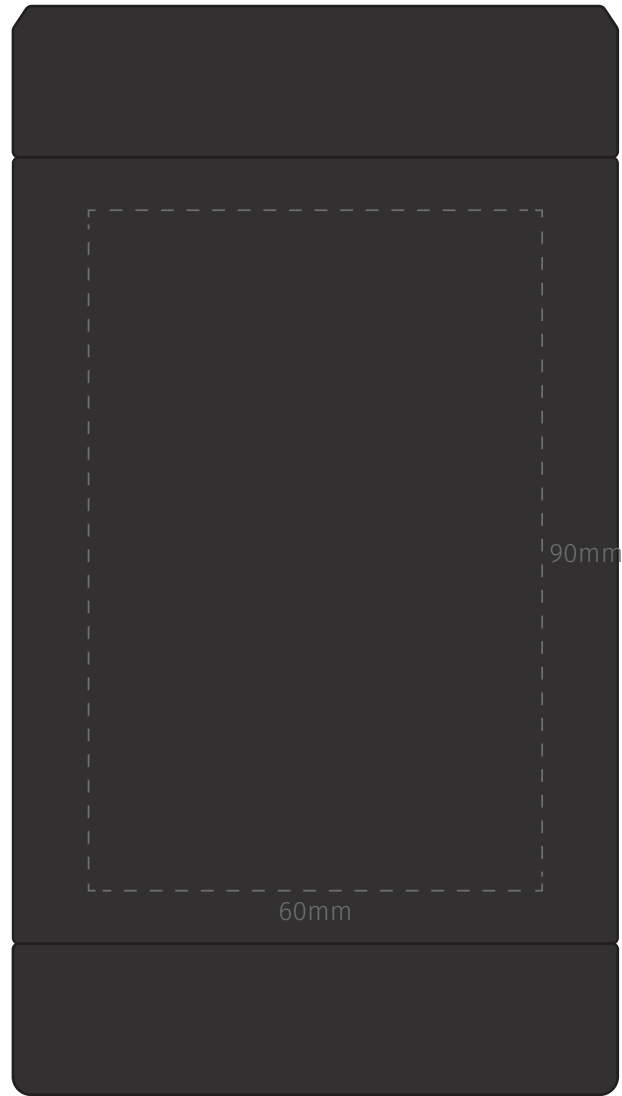

TEMPLATE:

■ ARCTIC BOTTLE COOLER WITH OPENER

Item shown at 100% actual size when viewed on A4 paper

BRANDING Engrave

Max branding area 60 x 90mm

TEMPLATE:

■ ARCTIC BOTTLE COOLER WITH OPENER

Item shown at 100% actual size when viewed on A4 paper

BRANDING Screen

Max branding area 120 x 80mm

TEMPLATE:

■ ARCTIC BOTTLE COOLER WITH OPENER

Item shown at 100% actual size when viewed on A4 paper

BRANDING Digital Rotary

Max branding area 246.4 x 100mm

TEMPLATE:

■ ARCTIC BOTTLE COOLER WITH OPENER

Item shown at 100% actual size when viewed on A4 paper

BRANDING Pad

Max branding area 50 x 60mm