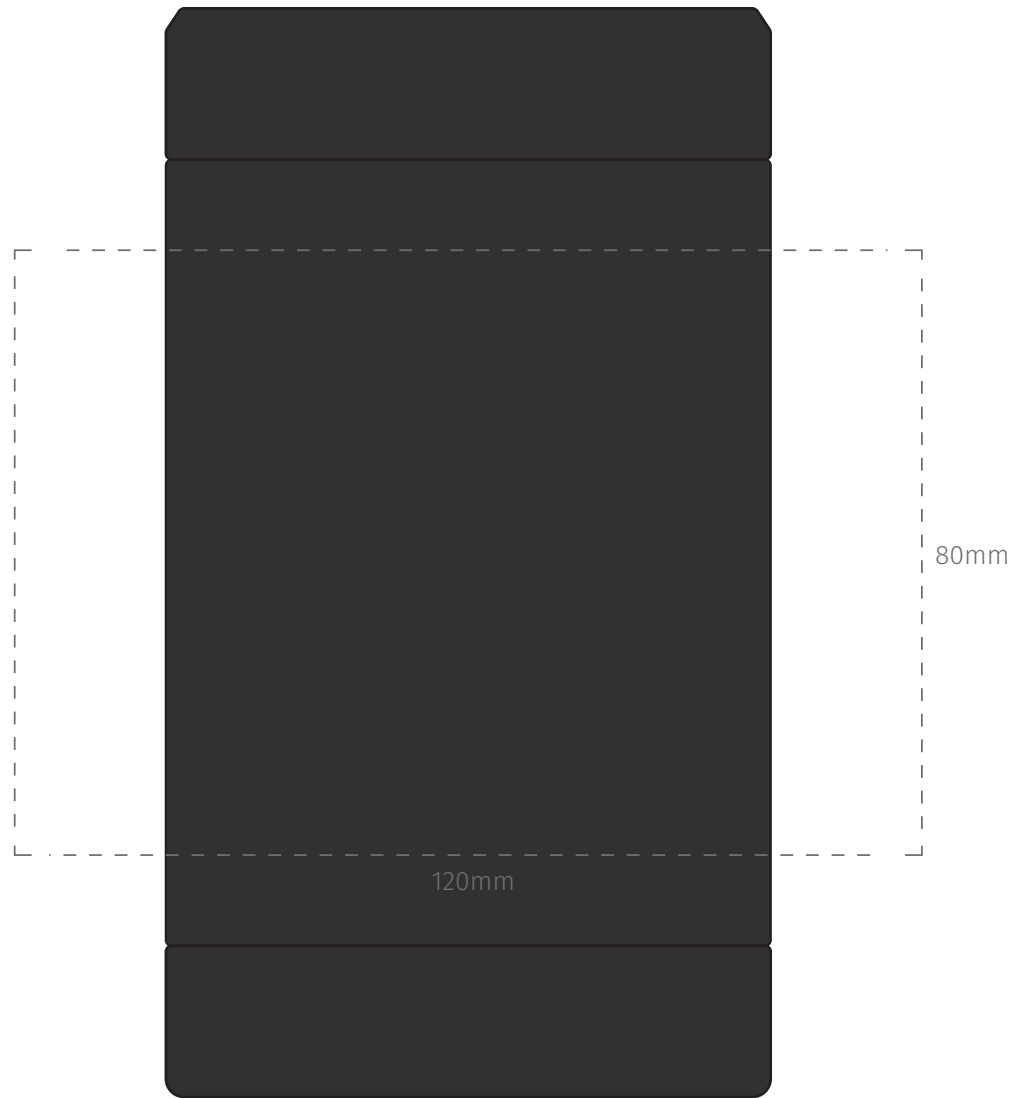

TEMPLATE:

■ ARCTIC BOTTLE COOLER WITH OPENER

Item shown at 100% actual size when viewed on A4 paper

BRANDING Engrave

Max branding area 60 x 90mm

TEMPLATE:

■ ARCTIC BOTTLE COOLER WITH OPENER

Item shown at 100% actual size when viewed on A4 paper

BRANDING Screen

Max branding area 120 x 80mm

TEMPLATE:

■ ARCTIC BOTTLE COOLER WITH OPENER

Item shown at 100% actual size when viewed on A4 paper

BRANDING Digital Rotary

Max branding area 246.4 x 100mm

TEMPLATE:

■ ARCTIC BOTTLE COOLER WITH OPENER

Item shown at 100% actual size when viewed on A4 paper

BRANDING Pad

Max branding area 50 x 60mm